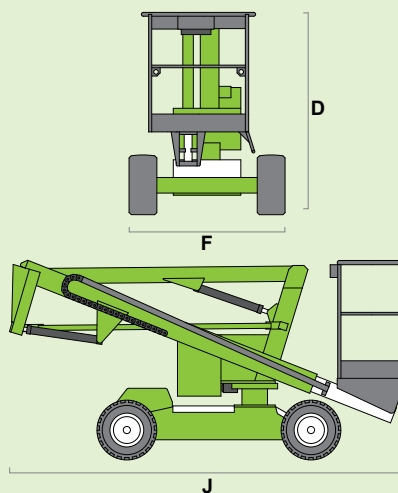

niftylift

HR12 2x4

(A) 12.2m
40ft

(B) 10.2m
33ft 6in

(C) 6.1m
20ft

200kg
440lbs

1.1m x 0.65m
3ft 7in x 2ft 2in

(D) 1.9m
6ft 3in

(F) 1.8m
5ft 11in

(J) 4.1m
13ft 5in

3.4km/h
2.1mph

4.2m
13ft 9in

25%
14°

2860kg
6310lbs

niftylift

Fingle Drive, Stonebridge
Milton Keynes, MK13 0ER
England, United Kingdom
+44 (0)1908 223456
sales@niftylift.com
www.niftylift.com