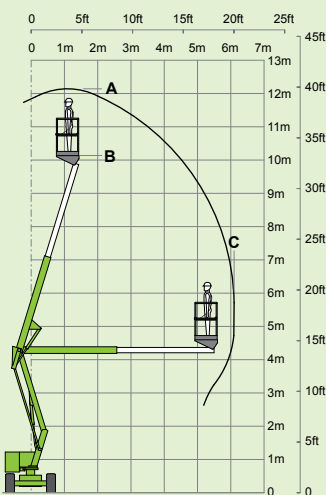

niftylift

HR12 2x4

(A) 12.2m
40ft

(B) 10.2m
33ft 6in

(C) 6.1m
20ft

200kg
440lbs

1.1m x 0.65m
3ft 7in x 2ft 2in

(D) 1.9m
6ft 3in

(F) 1.8m
5ft 11in

(J) 4.1m
13ft 5in

3.4km/h
2.1mph

4.2m
13ft 9in

25%
14°

2860kg
6310lbs

niftylift

Fingle Drive, Stonebridge
Milton Keynes, MK13 0ER
England, United Kingdom
+44 (0)1908 223456
sales@niftylift.com
www.niftylift.com